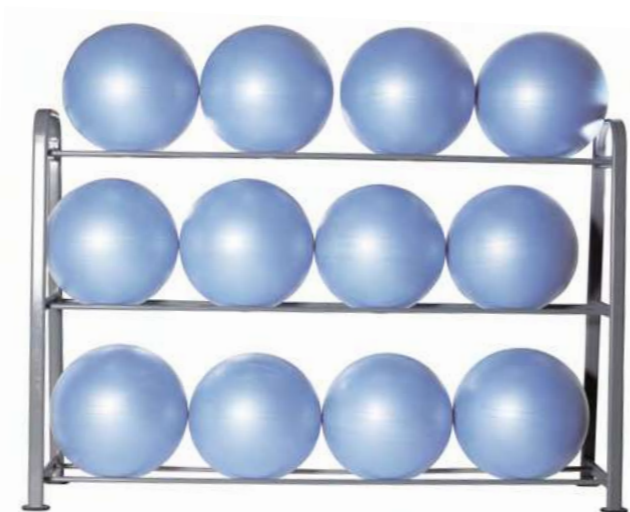

O'LIVE FITNESS BALL RACK

Suitable for storing 12 fitness balls. Balls not included. The 75 cm fitness balls only fit on the top shelf.

REF.:	MU06900
Dimensions:	270 x 180 x 65 cm
Capacity:	12 u
Color:	Grey