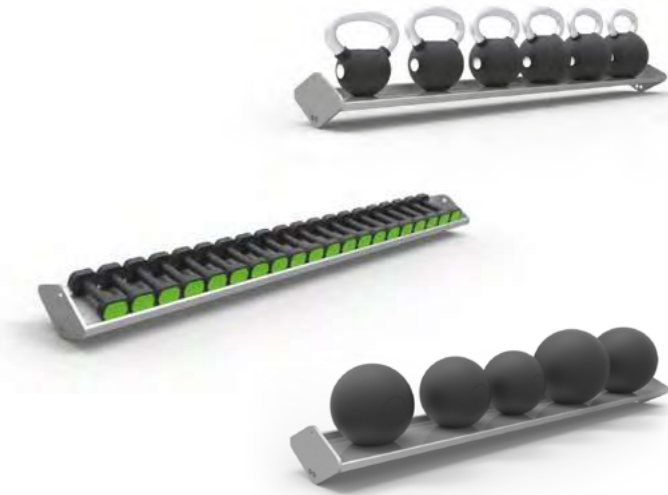

O'LIVE MULTIPLE RACK VERSATILE SHELF SUPPORTS

The supports can be added to the versatile shelf (ref: MU15900) as to increase the capacity.

REF.: MU15600

O'LIVE MULTIPLE RACK SMALL FLAT SHELF

Shelf to store kettlebells or products like Studio dumbbells or Slam balls. Suitable for Multiple rack or any O'live Fitness functional station.