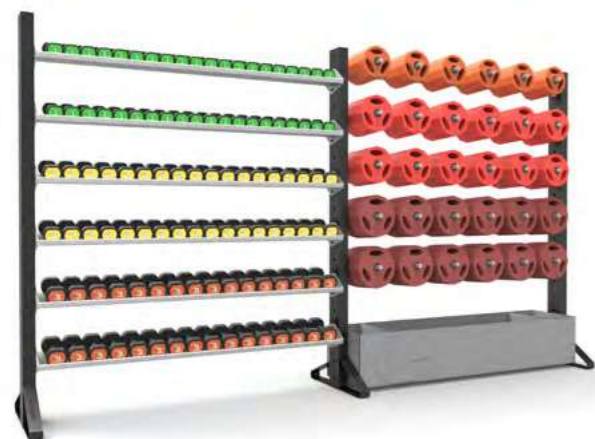

O'LIVE MULTIPLE RACK

ALLOWS YOU TO STORE YOUR EQUIPMENT IN AN ORDERLY, MODULABLE AND CUSTOMIZABLE WAY.