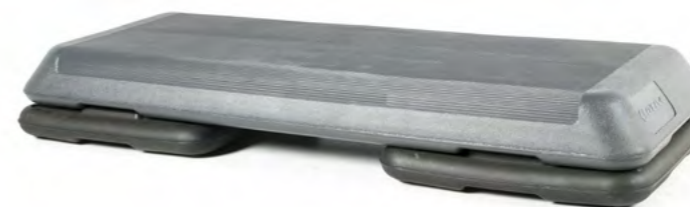

O'LIVE PROFESSIONAL STEP PLATFORM

The platform features a rugged, non-slip surface and incorporates internal reinforcements to withstand the most challenging classes. It incorporates 8 rubber feet for a greater stability and grip to the ground. The height can be increased up to 15 or 20 cm when adding the bases.

REF.: ST22300	ST22600	ST22700
Dimensions: 109 x 10 x 40 cm	109 x 15 x 40 cm	109 x 20 x 40 cm
Color: Grey	Grey	Grey
Others: Platform	Platform + 2 blocks	Platform + 4 blocks