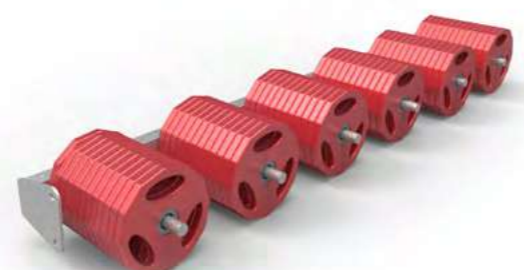

O'LIVE MULTIPLE RACK POWER DISC SHELF

Shelf to store up to 9 complete sets of Power disks. Suitable for Multiple rack or any O'live Fitness functional station.

REF.: MU16000