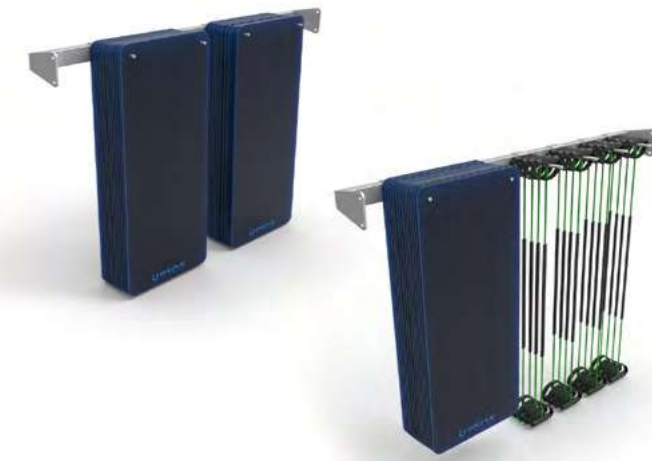

O'LIVE MULTIPLE RACK

ALLOWS YOU TO STORE YOUR EQUIPMENT IN AN ORDERLY, MODULABLE AND CUSTOMIZABLE WAY.

O'LIVE MULTIPLE RACK VERSATILE SHELF SUPPORTS

The supports can be added to the versatile shelf (ref: MU15900) as to increase the capacity.

REF.: MU15600

O'LIVE MULTIPLE RACK SMALL FLAT SHELF

Shelf to store kettlebells or products like Studio dumbbells or Slam balls. Suitable for Multiple rack or any O'live Fitness functional station.

REF.: MU15400
Length: 168 cm

O'LIVE MULTIPLE RACK BALL SHELF

Suitable for Multiple rack or any O'live Functional Station. Each shelf can store:

- Functional balls (4 units)
- Medicine balls (6 units)
- Fitness Balls (2-3 units)

REF.: MU15800

O'LIVE MULTIPLE RACK BOX SHELF

Shelf to store Power Disk bars and clips. Also useful to store other kind of products such bands, mini balls or loops thanks to the 3 compartments. Suitable for Multiple rack.

REF.: MU15500

O'LIVE MULTIPLE RACK PLATES/BALANCE TRAINERS SHELF

Shelf for storing Bumper plates. The capacity depends on the size of them. It also allows store 6 Bosu trainers. Suitable for O'live Multiple rack or any O'live Fitness functional station. Can only be installed to the bottom line, in floor contact.

REF.: MU16300

O'LIVE MULTIPLE RACK POWER DISC SHELF

Shelf to store up to 9 complete sets of Power disks. Suitable for Multiple rack or any O'live Fitness functional station.

REF.: MU16000

O'LIVE MULTIPLE RACK COLUMN

Support for holding various shelves according to the products stored. Each module requires two supports. When annexed module is required, only one extra support is needed for the expansion. Sold in units.

REF.: MU16400
Dimensions: 200x62x60 cm

O'LIVE MULTIPLE RACK VERSATILE SHELF